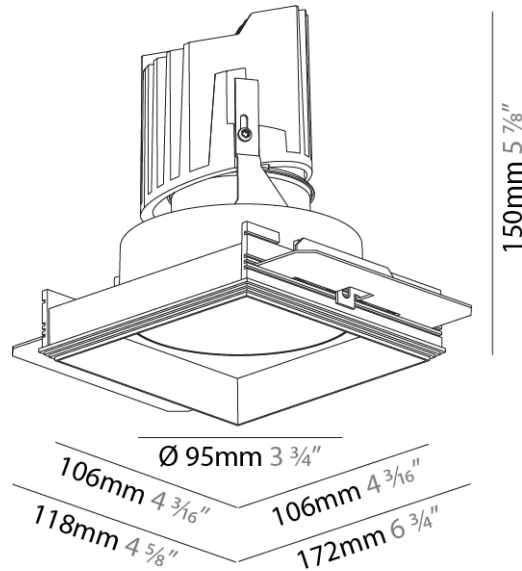

PHYSICAL

Shape: Square
Diameter (mm): 95
Diameter (in): 3 3/4
Length (mm): 106
Length (in): 4 3/16
Width (mm): 106
Width (in): 4 3/16
Depth (mm): 150
Depth (in): 5 7/8
Ceiling Thickness (mm): 10 / 12.5 / 15 / 25
Ceiling Thickness (in): 3/8 or 1/2 or 9/16 or 1
Min. Recessing Depth (mm): 170
Min. Recessing Depth (in): 6 11/16
Light Distribution: Downlight
Weight (kg): 0.705
Weight (lbs): 1.55
Fixture Finish: SSR / BKV / CWI / CRY / HAB / UFT / ITA / RUA / FTG / MYG / LOD / PUS / FRO / FUP / KIA / POP / BLS / SPG / MEY / GOH / GUM / CHC / COM / ABZ / JAG / OBR / MOS / ROR
Fixture Material: Aluminum Die Cast
Cut-out Measurements: 120mm / 4 3/4" x 120mm / 4 3/4"
Upon Request: Unique Ceiling Thickness

ELECTRICAL

Lamp Type: LED (Zhaga Standard)
Input Wattage (W): 15.5
Total Output Wattage (W): 14.5
Dimming: Tri-Mode (Non-Dimming and Phase Dimming (120Vac only) and 0-10V Dimming)
Driver Included: No
Driver Location: Recessed Housing
Driver Type: Constant Current - Universal
Driver Class: Class 2
Housing: See components
Input Voltage (V): 120 - 277
Constant Current (MA): 500

LED

Number of LEDs: 1
Color Temperature (°K): 2700 / 3000 / 3500 / 4000
Max. Delivered Lumen (lm): 940 / 980 / 1029 / 1050
Nominal Lumen (lm): 1386 / 1438 / 1511 / 1542
CRI: >90 CRI
Efficiency (%): 87.9 / 88.4 / 87.9
Lamp Life (hrs): 50000
Upon Request: RGB-W Tunable White Special Color Temperature Special LED

OPTICAL

Reflector°: 20 / 40 / 60
Upon Request: Special Beam Angles

RATINGS AND CERTIFICATIONS
© 2024 Zaneen, Inc. 1-800-338-3382, F 416-247-9319, www.zaneen.com

Available for international specifications by adding "INT" at the end of the existing Model #. For assistance on 'custom' specifications, contact zteam@zaneen.com.
In a constant effort to supply the best product, we reserve the right to change specifications or materials without notice. The most recent specification sheets are found at zaneen.com
IP rating: IP20